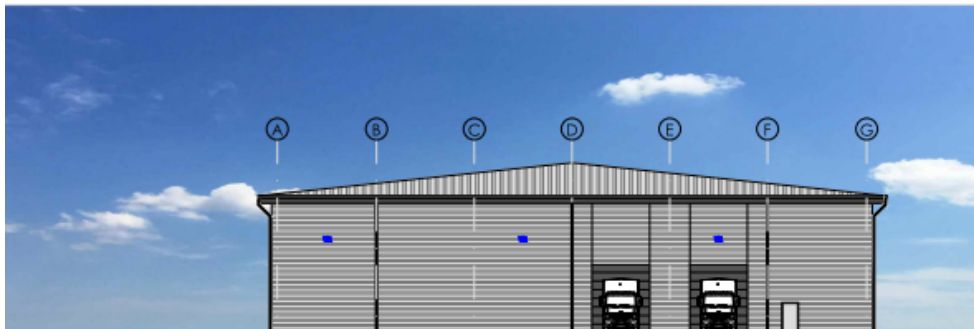

16/0095 – PLOTS B & C, TRADE CITY (FORMER BAE SYSTEMS), LYON WAY, FRIMLEY

Plot B

Plot C

16/0095 – PLOTS B & C, TRADE CITY (FORMER BAE SYSTEMS), LYON WAY, FRIMLEY

Plot B

Plot C

16/0095 – PLOTS B & C, TRADE CITY (FORMER BAE SYSTEMS), LYON WAY, FRIMLEY

View towards Station Road

Existing Units