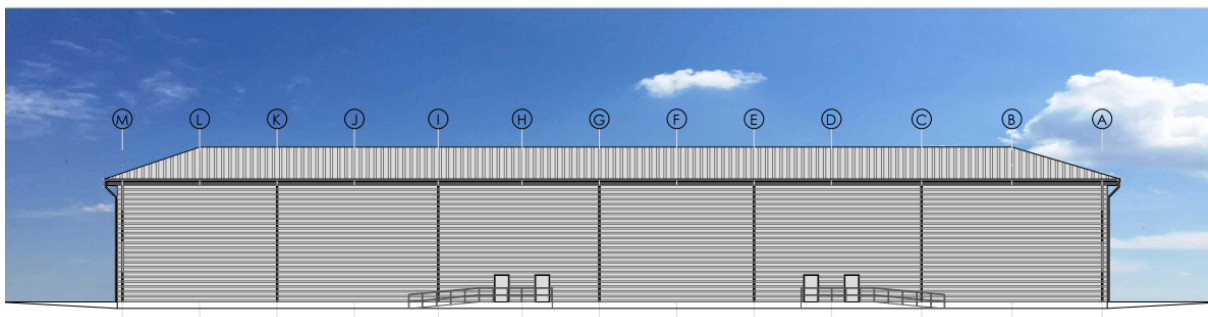

16/0095 – PLOTS B & C, TRADE CITY (FORMER BAE SYSTEMS), LYON WAY, FRIMLEY

Plot B

Plot C

16/0095 – PLOTS B & C, TRADE CITY (FORMER BAE SYSTEMS), LYON WAY, FRIMLEY

Plot B

Plot C

16/0095 – PLOTS B & C, TRADE CITY (FORMER BAE SYSTEMS), LYON WAY, FRIMLEY

View towards Station Road

Existing Units